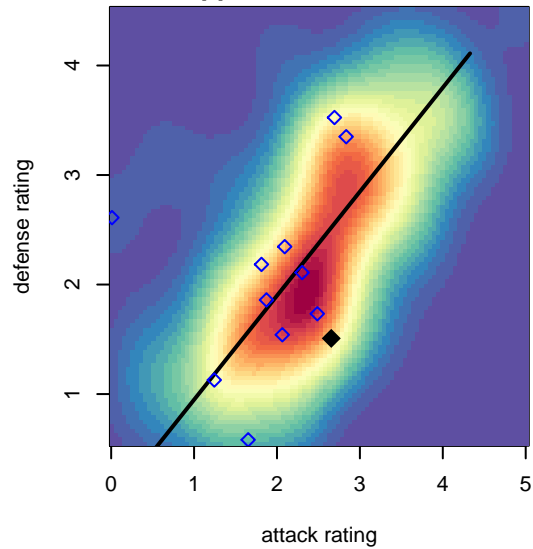

**attack and defense rating
relative to others at age
and all opponents in last 13 months**