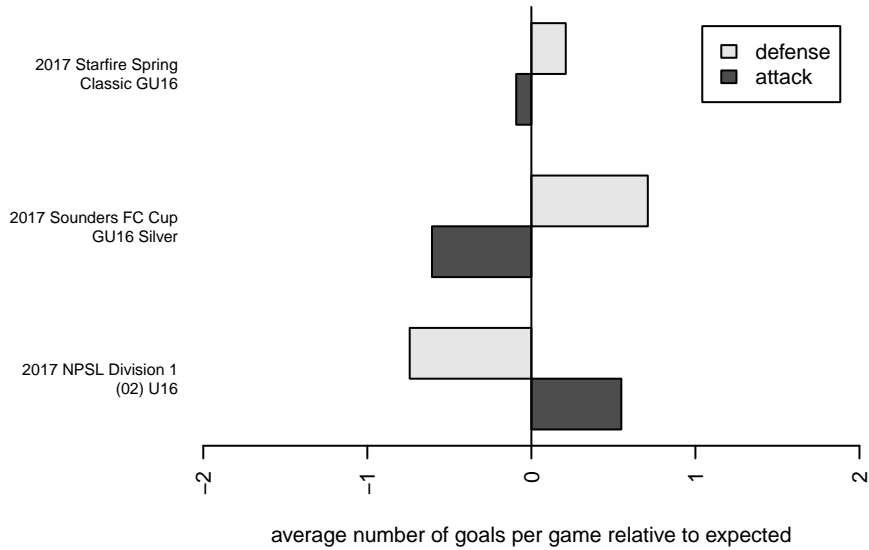

MIFC Thunder G02

Mercer Island FC
 Mercer Island, WA
 G02 total strength=1400
 attack=14.22 defense=4.52
 fall league = NPSL Div 1 (02) U16
 notes= Cleator-Sandwith 2014-5

alt names used:
 MIFC 02 Thunder
 MIFC 02 Thunder
 MIFC G02 Thunder

Venues played:
 2017 Starfire Spring Classic GU16
 2017 Sounders FC Cup GU16 Silver
 2017 NPSL Division 1 (02) U16

**attack and defense variance (black dot)
relative to other teams
and top 10 in region**

**attack and defense rating
relative to others at age
and all opponents in last 13 months**

Performance relative to 13 month average

Performance relative to 13 month average

date	home		away		venue	pred.home	pred.away
2018-01-27	MIFC Thunder G02	0	NSC Green Velocity G02	6	2017 NPSL Division 1 (02) U16	0.55	3.11
2018-01-21	Seattle United Shoreline Blue G02	2	MIFC Thunder G02	1	2017 NPSL Division 1 (02) U16	1.62	1.68
2018-01-13	NK Fury G02	2	MIFC Thunder G02	0	2017 NPSL Division 1 (02) U16	1.03	1.52
2018-01-06	MIFC Thunder G02	7	Crossfire Select Miller G02	1	2017 NPSL Division 1 (02) U16	2.06	2.27
2017-07-22	MIFC Thunder G02	0	Eastside FC Blue G02	1	2017 Sounders FC Cup GU16 Silver	1.27	1.68
2017-07-22	NW United Red G02	1	MIFC Thunder G02	3	2017 Sounders FC Cup GU16 Silver	0.75	3.84
2017-07-21	ISC Gunners B Blue G02	0	MIFC Thunder G02	3	2017 Sounders FC Cup GU16 Silver	1.70	2.71
2017-06-18	Fraser Valley FC G02	3	MIFC Thunder G02	0	2017 Starfire Spring Classic GU16	2.72	0.38
2017-06-17	Dragons FC G02	1	MIFC Thunder G02	1	2017 Starfire Spring Classic GU16	1.18	1.85
2017-06-17	ISC Gunners B White G02	0	MIFC Thunder G02	9	2017 Starfire Spring Classic GU16	0.75	7.19
2017-06-16	MIFC Thunder G02	0	Missoula Strikers White G02	0	2017 Starfire Spring Classic GU16	0.95	0.18