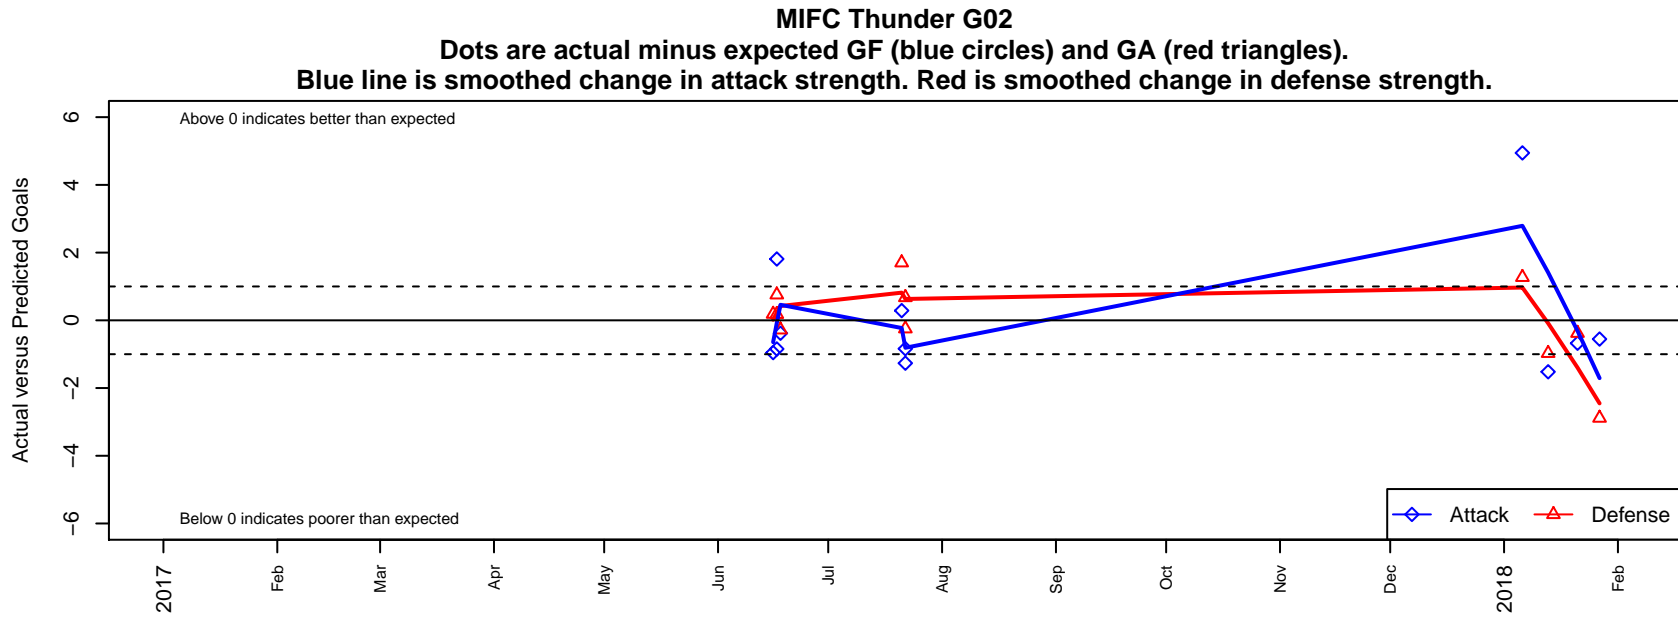

MIFC Thunder G02

Mercer Island FC
 Mercer Island, WA
 G02 total strength=1400
 attack=14.22 defense=4.52
 fall league = NPSL Div 1 (02) U16
 notes= Cleator-Sandwith 2014-5

alt names used:
 MIFC 02 Thunder
 MIFC 02 Thunder
 MIFC G02 Thunder

Venues played:
 2017 Starfire Spring Classic GU16
 2017 Sounders FC Cup GU16 Silver
 2017 NPSL Division 1 (02) U16

**attack and defense variance (black dot)
relative to other teams
and top 10 in region**

**attack and defense rating
relative to others at age
and all opponents in last 13 months**

Performance relative to 13 month average

Performance relative to 13 month average

date	home		away		venue	pred.home	pred.away
2018-01-27	MIFC Thunder G02	0	NSC Green Velocity G02	6	2017 NPSL Division 1 (02) U16	0.55	3.11
2018-01-21	Seattle United Shoreline Blue G02	2	MIFC Thunder G02	1	2017 NPSL Division 1 (02) U16	1.62	1.68
2018-01-13	NK Fury G02	2	MIFC Thunder G02	0	2017 NPSL Division 1 (02) U16	1.03	1.52
2018-01-06	MIFC Thunder G02	7	Crossfire Select Miller G02	1	2017 NPSL Division 1 (02) U16	2.06	2.27
2017-07-22	MIFC Thunder G02	0	Eastside FC Blue G02	1	2017 Sounders FC Cup GU16 Silver	1.27	1.68
2017-07-22	NW United Red G02	1	MIFC Thunder G02	3	2017 Sounders FC Cup GU16 Silver	0.75	3.84
2017-07-21	ISC Gunners B Blue G02	0	MIFC Thunder G02	3	2017 Sounders FC Cup GU16 Silver	1.70	2.71
2017-06-18	Fraser Valley FC G02	3	MIFC Thunder G02	0	2017 Starfire Spring Classic GU16	2.72	0.38
2017-06-17	Dragons FC G02	1	MIFC Thunder G02	1	2017 Starfire Spring Classic GU16	1.18	1.85
2017-06-17	ISC Gunners B White G02	0	MIFC Thunder G02	9	2017 Starfire Spring Classic GU16	0.75	7.19
2017-06-16	MIFC Thunder G02	0	Missoula Strikers White G02	0	2017 Starfire Spring Classic GU16	0.95	0.18