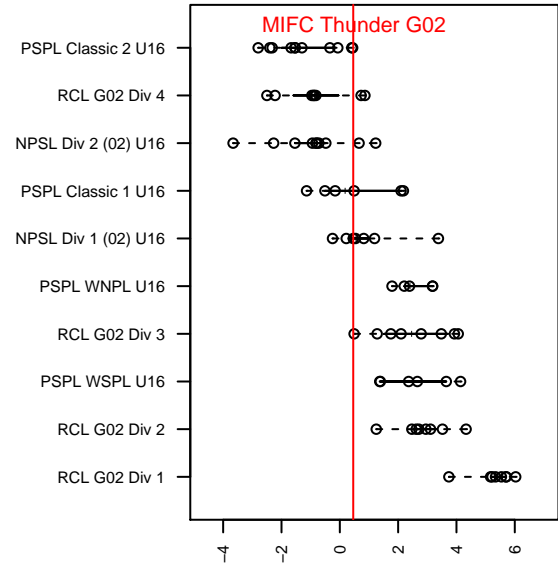

**attack and defense rating
relative to others at age
and all opponents in last 13 months**